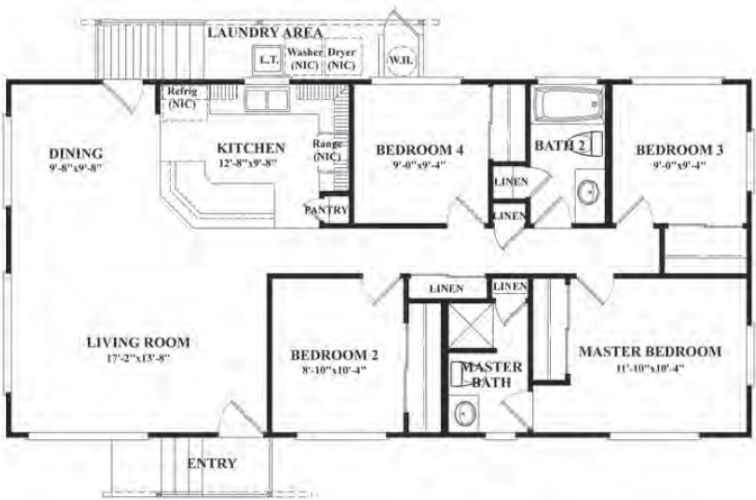

# MALIA

Peaceful

4 Bedroom, 2 Bath  
1200 Square Feet  
Overall Dimensions: 32' x 50'

All the charm of a traditional country home wrapped up in this ranch style design. With four well-sized bedrooms, the whole family will be comfortable in their respective living spaces. Separate baths and generous bedroom and closet spaces keep the mood "Malia".