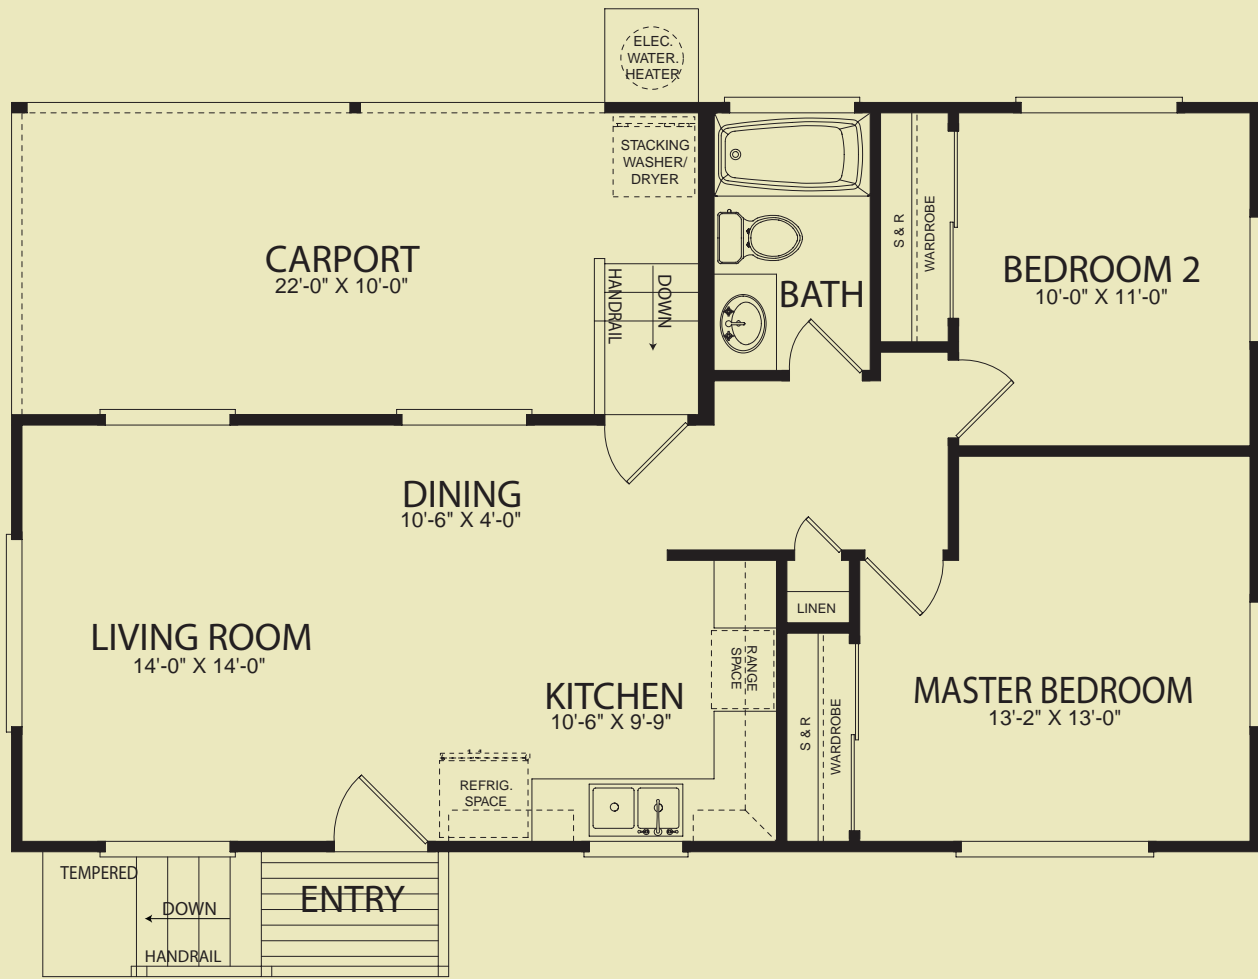

THE HALE IKI
Illustration ©2008 Honsador LLC

MODEL 740

HALE IKI

“The Little Home”

Island Homes

Collection[®]
by **HONSADOR**

THE HALE IKI
 Overall Dimensions: 40' x 24'
 Illustration ©2008 Honsador LLC

2 BEDROOM, 1 BATH, APPROX. 740 SQFT.

This home may be sized as a starter but it has endless possibilities for expansion as the family grows. Bedrooms are generous in size and an L-shaped Kitchen features a generous amount of cabinetry. This model is set up to invite interaction between family members in the Kitchen, Dining and Living Room areas. This home also provides for a Carport. A “Little Home” with a big heart.

MODEL 740

HALE IKI

“The Little Home”

To view more models visit us at www.honsador.com